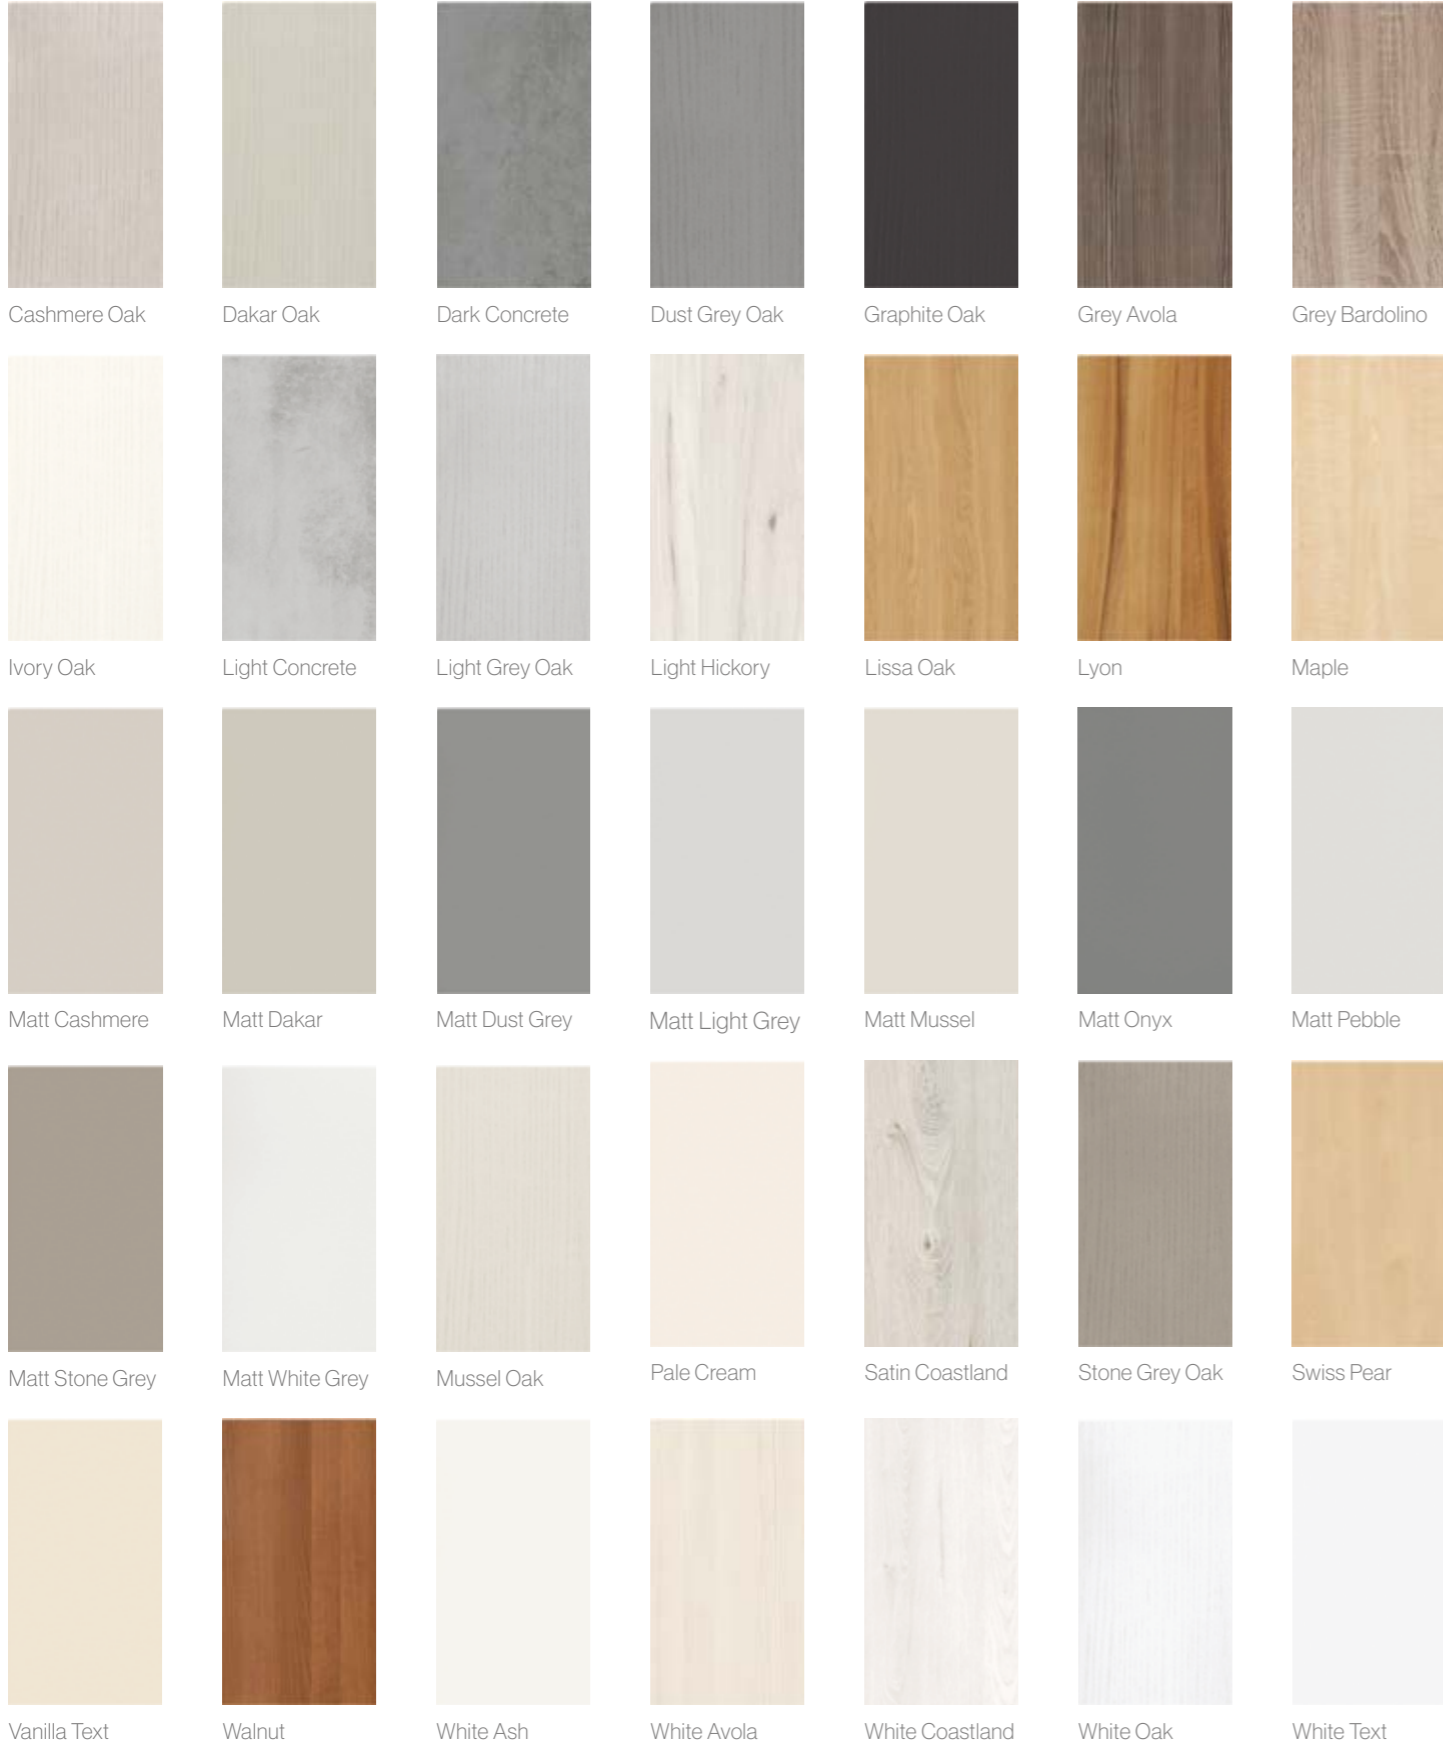

Vinyl Colours & Door Styles