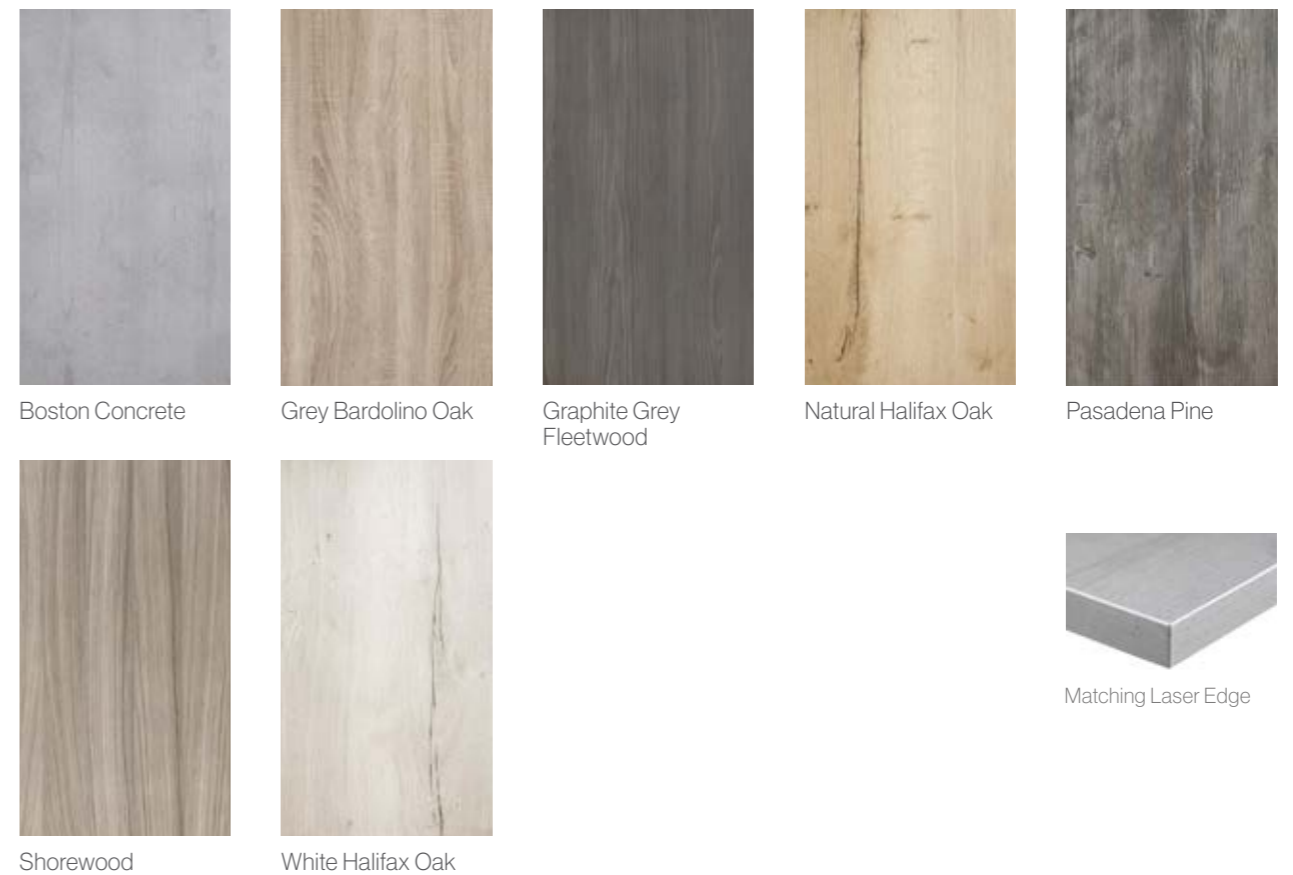

Ideally suited for the sleek modern kitchen, bedroom or bathroom, this range has the flexibility to contrast finishes and textures, with made to measure sizes available.

High Gloss Colours

Edge options

High gloss finishes can be complimented with either a matching Laser Edge or a 3D glass effect Dual Edge.

Super Matt Colours

MFC Colours

Glacier High Gloss Cashmere

Glacier

High Gloss White
& Metallic Champagne

Handle: Brushed Nickel T Bar

Glacier

High Gloss Jasmine