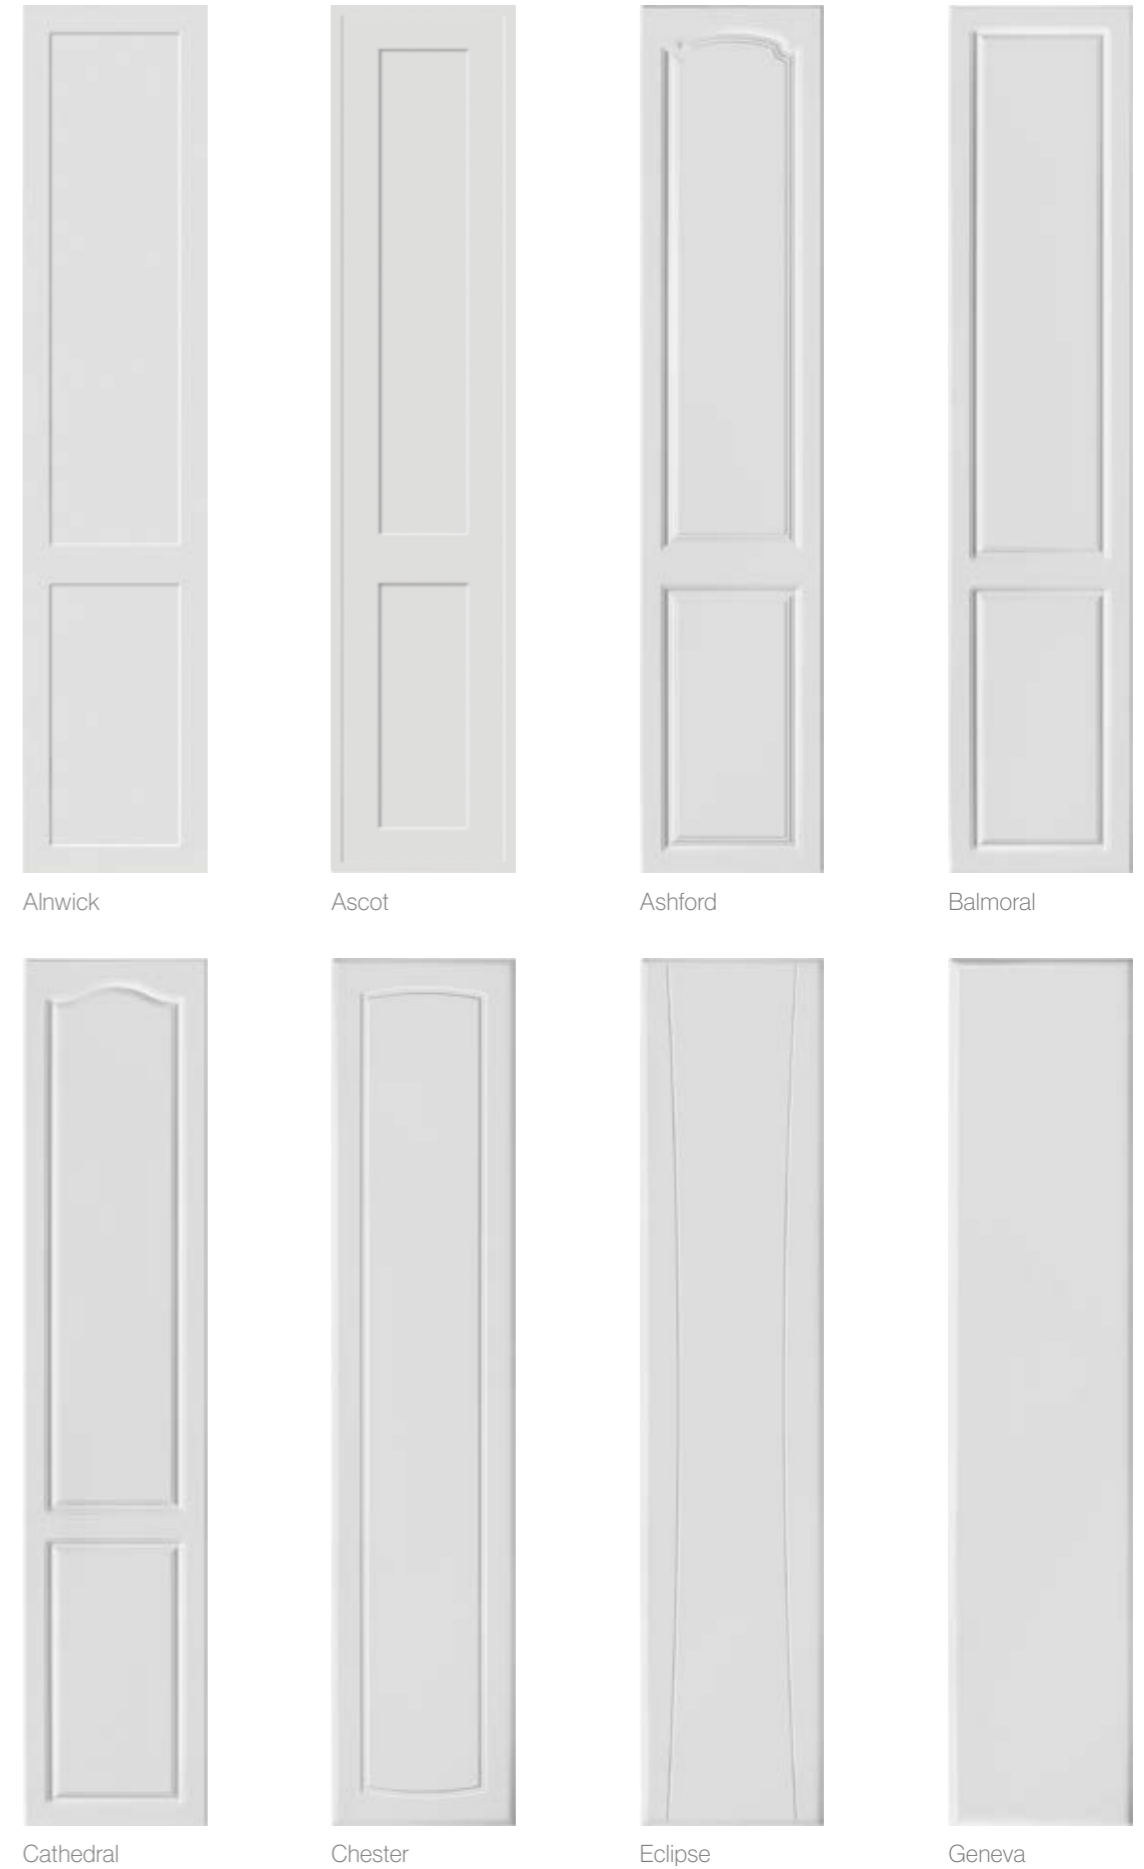

Create your own door by choosing any style in any colour. With the benefit of made to measure sizes your bedroom will be truly bespoke.

Glendale

Hampton

Harmony

Kielder

Lincoln

Malaga

Matten