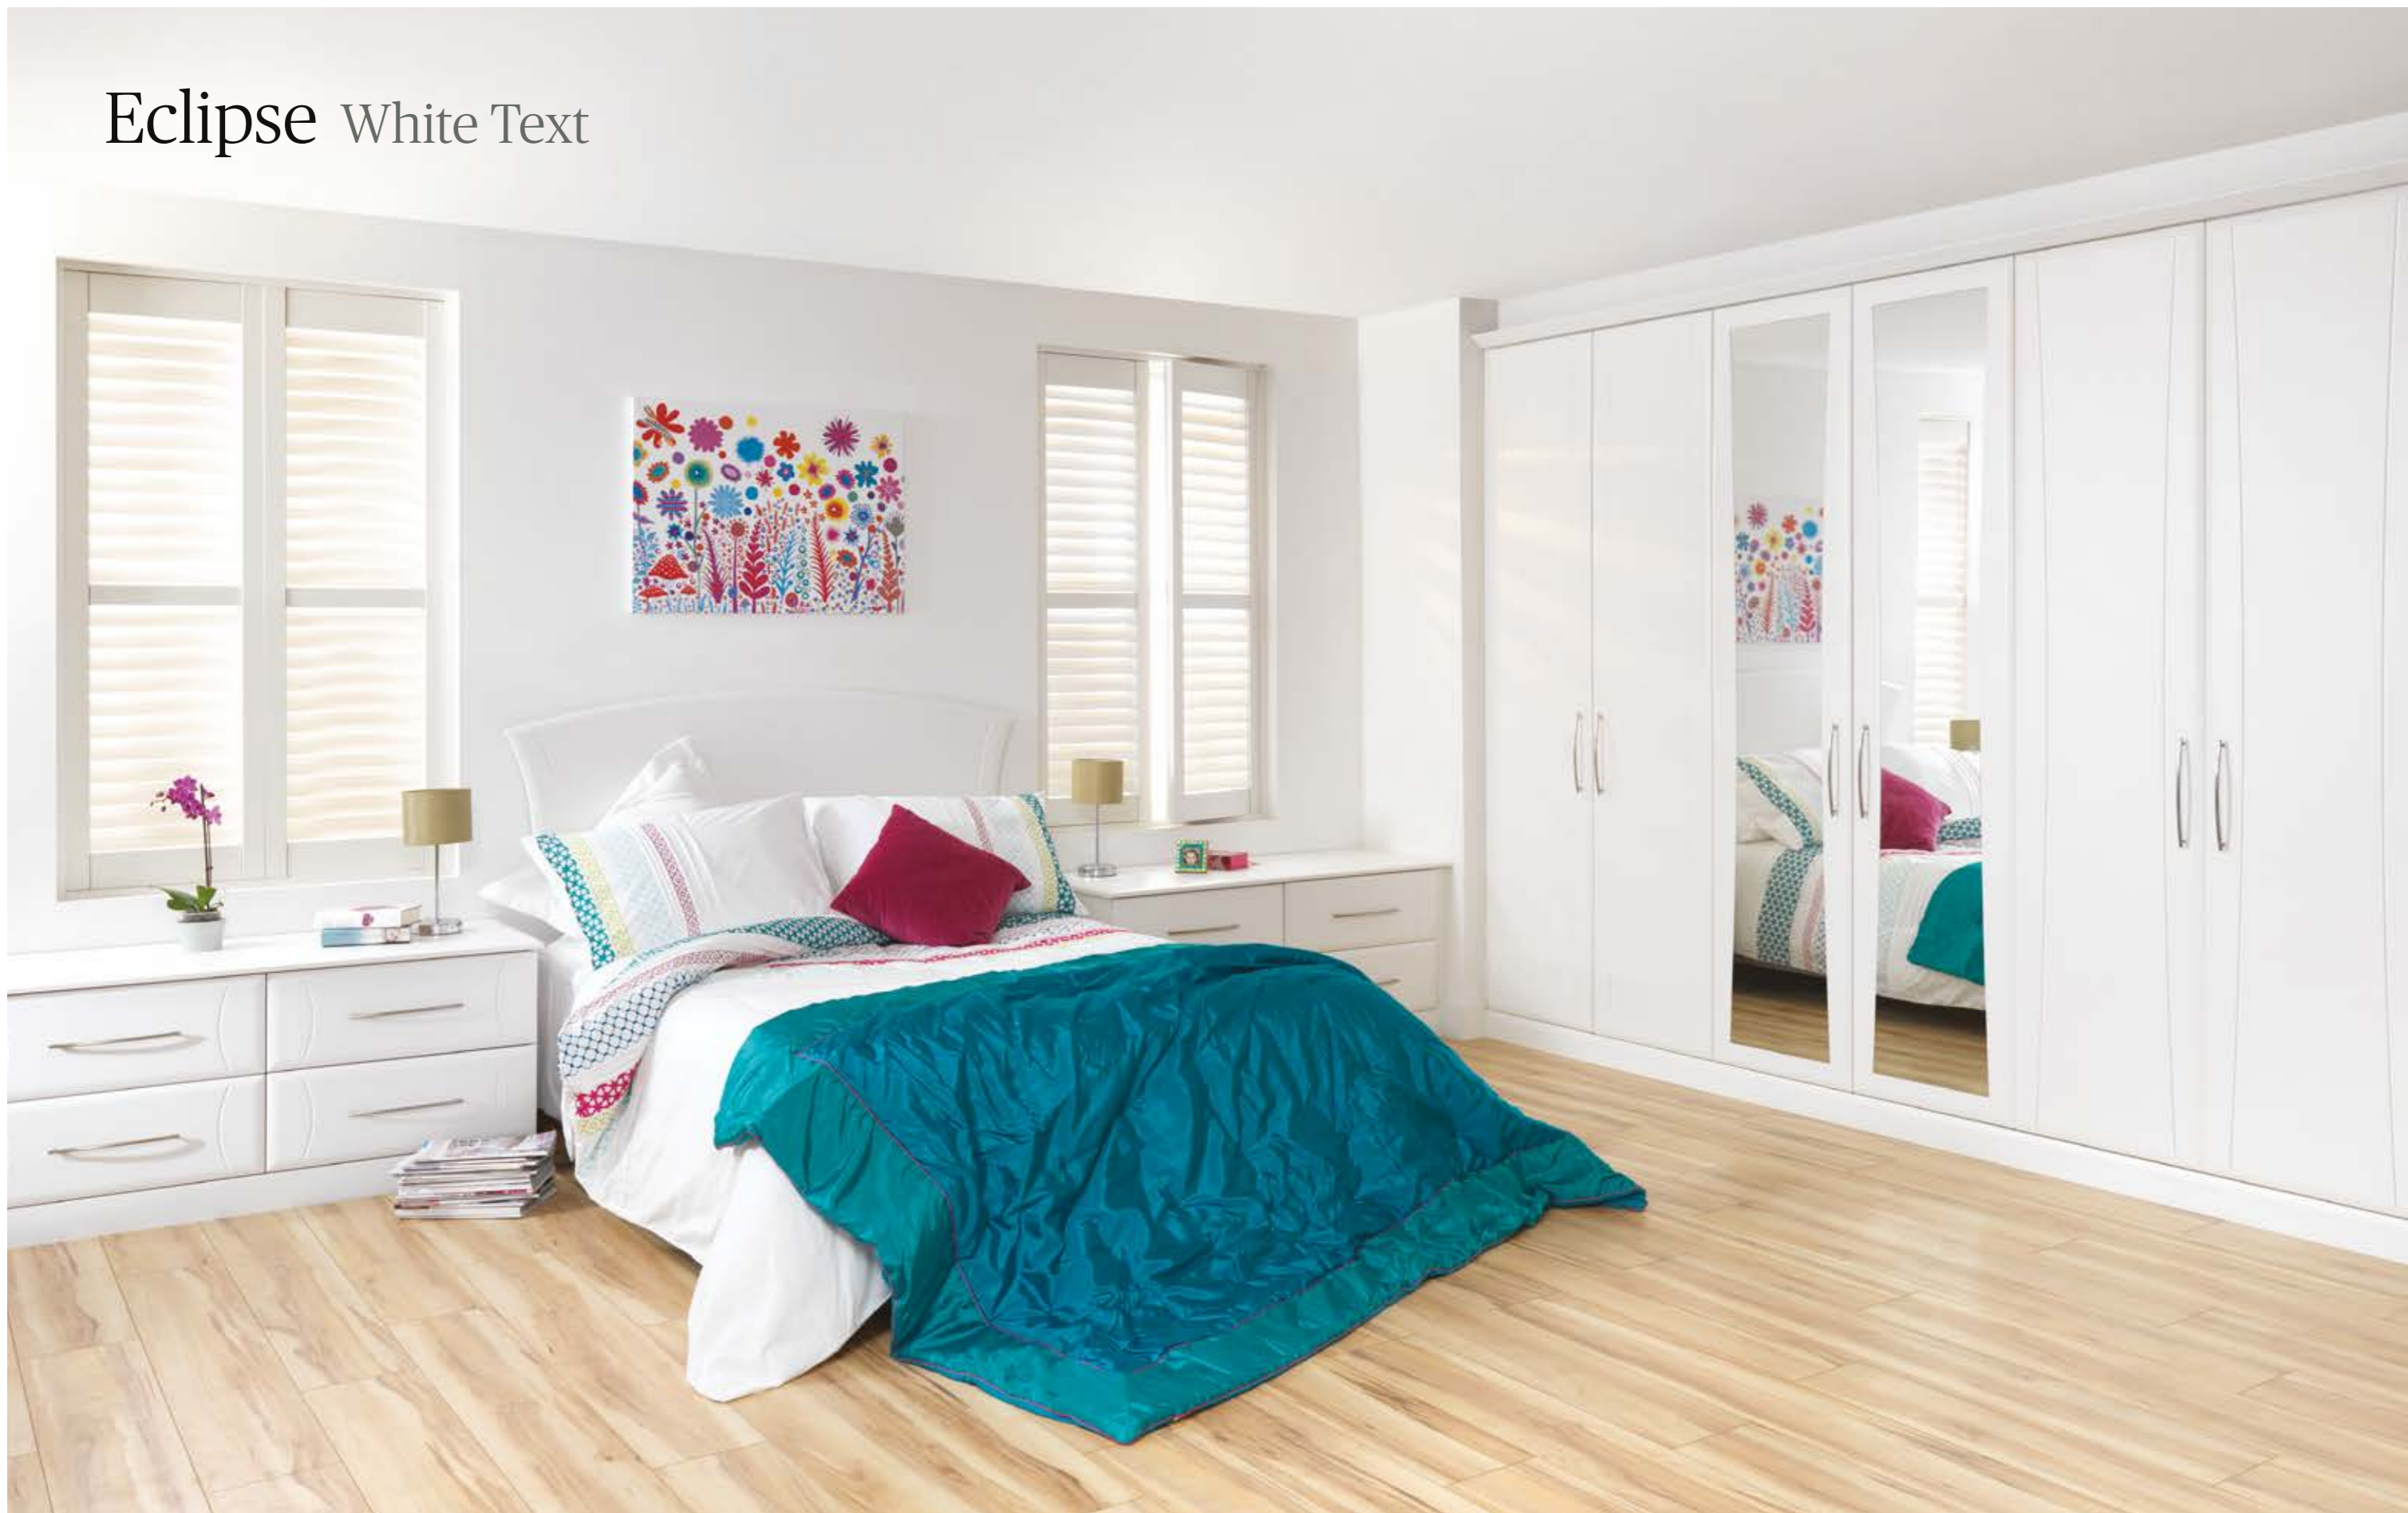

Rialto Matt Cashmere

Monaco Light Concrete

Handle: Black Bar

Shaker White Avola

Eclipse White Text

Scoop Matt Light Grey

Handle: Scoop

Classic & Contemporary Handles