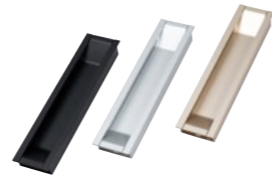

HANDLES

Angled Boss Handles
Stainless Steel

Twist Handles
Chrome

Slim Square D Handles
Stainless Steel

Slim D Handles
Chrome

Rustic D Handles
Iron

HANDLES

Inset Handles
Satin Chrome

Available in 6 sizes for Zurfiz, Bella - Venice and Valore Ranges. See page 37

Sloped Handles
Stainless Steel

Knurled T Bar Handles
Brushed Nickel

Inter Handles
Stainless Steel

Available in 8 sizes to fit standard doors in Zurfiz, Bella - Venice and Valore Ranges.

Slim Rail Handles Satin Chrome

Available in 2 sizes.

Molise Handles
Matt Black, Satin Chrome,
Matt Nickel

Slimline Handles
Brushed Copper

Slimline Handles
Stainless Steel

Bridge Handles
Satin Chrome

Camden D Handle
Antique Copper