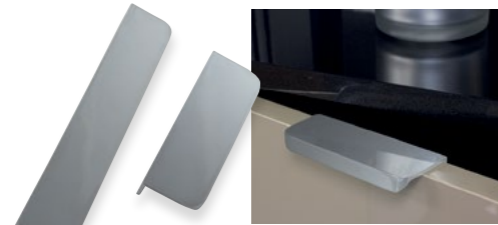

HANDLES

Angled Boss Handles
Stainless Steel

Twist Handles
Chrome

Slim Square D Handles
Stainless Steel

Slim D Handles
Chrome

Rustic D Handles
Iron

HANDLES

Inset Handles
Satin Chrome

Available in 6 sizes for Zurfiz, Bella - Venice and Valore Ranges. See page 37

Sloped Handles
Stainless Steel

Knurled T Bar Handles
Brushed Nickel

Inter Handles
Stainless Steel

Available in 8 sizes to fit standard doors in Zurfiz, Bella - Venice and Valore Ranges.

Slim Rail Handles Satin Chrome

Available in 2 sizes.

Molise Handles
Matt Black, Satin Chrome,
Matt Nickel

Slimline Handles
Brushed Copper

Slimline Handles
Stainless Steel

Bridge Handles
Satin Chrome

Camden D Handle
Antique Copper