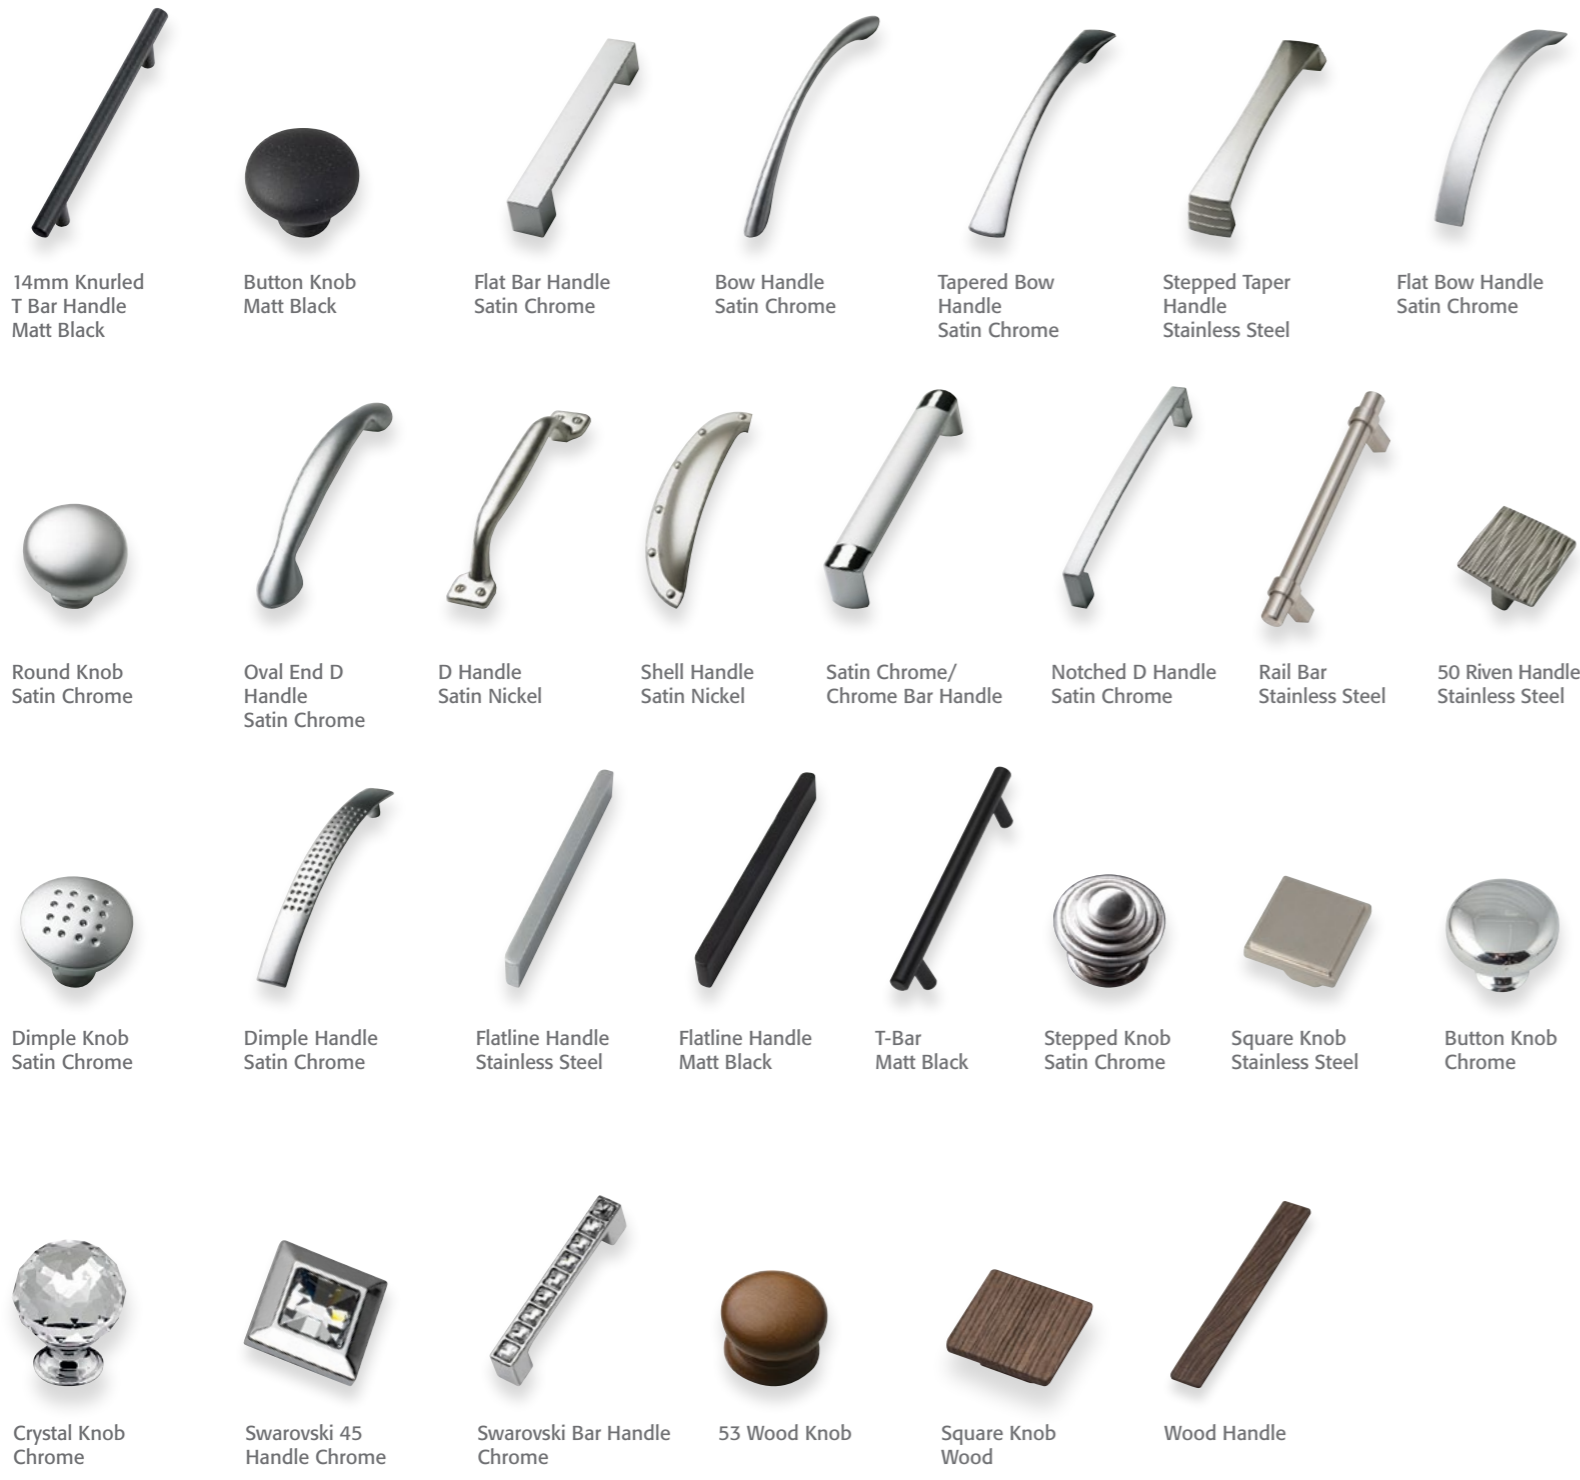

Lazio Handles - White, Black,
Satin Chrome, Copper

See page 45

Segreto Handles
Brushed Nickel
and Black

See page 40-41

T Bar Handles
Stainless Steel

14mm Bar Handles
Stainless Steel

Wedge Bar
Handles
Matt Black

Contemporary D
Handles
Satin Brass

Contemporary D
Handles
Brushed Nickel

Contemporary D
Handles
Matt Black

Chunky Bow Handles
Stainless Steel

Camden
Bar Handles
Satin Chrome

Deco Knob
Chrome

Deco Shell Handle
Chrome

Deco Bar Handles
Chrome

HANDLES

HANDLES