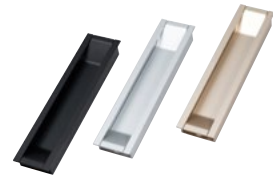

Rustic D Handles  
Iron

HANDLES

Inset Handles  
Satin Chrome

Available in 6 sizes for Zurfiz, Bella - Venice and Valore Ranges. See page 37

Sloped Handles  
Stainless Steel

Knurled T Bar Handles  
Brushed Nickel

Inter Handles  
Stainless Steel

Available in 8 sizes to fit standard doors in Zurfiz, Bella - Venice and Valore Ranges.

Slim Rail Handles  
Satin Chrome

Available in 2 sizes.

Molise Handles  
Matt Black, Satin Chrome,  
Matt Nickel

Slimline Handles  
Brushed Copper

Slimline Handles  
Stainless Steel

Bridge Handles  
Satin Chrome

Camden D Handle  
Antique Copper

Lazio Handles - White, Black,  
Satin Chrome, Copper

See page 45

Segreto Handles  
Brushed Nickel  
and Black