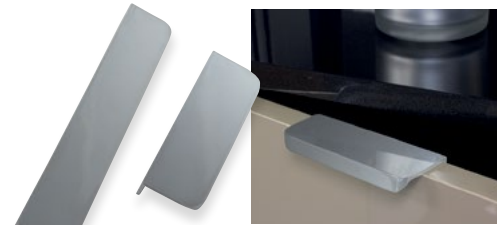

Rustic D Handles  
Iron

HANDLES

Inset Handles  
Satin Chrome

Available in 6 sizes for Zurfiz, Bella - Venice and Valore Ranges. See page 37

Sloped Handles  
Stainless Steel

Knurled T Bar Handles  
Brushed Nickel

Inter Handles  
Stainless Steel

Available in 8 sizes to fit standard doors in Zurfiz, Bella - Venice and Valore Ranges.

Slim Rail Handles  
Satin Chrome

Available in 2 sizes.

Molise Handles  
Matt Black, Satin Chrome,  
Matt Nickel