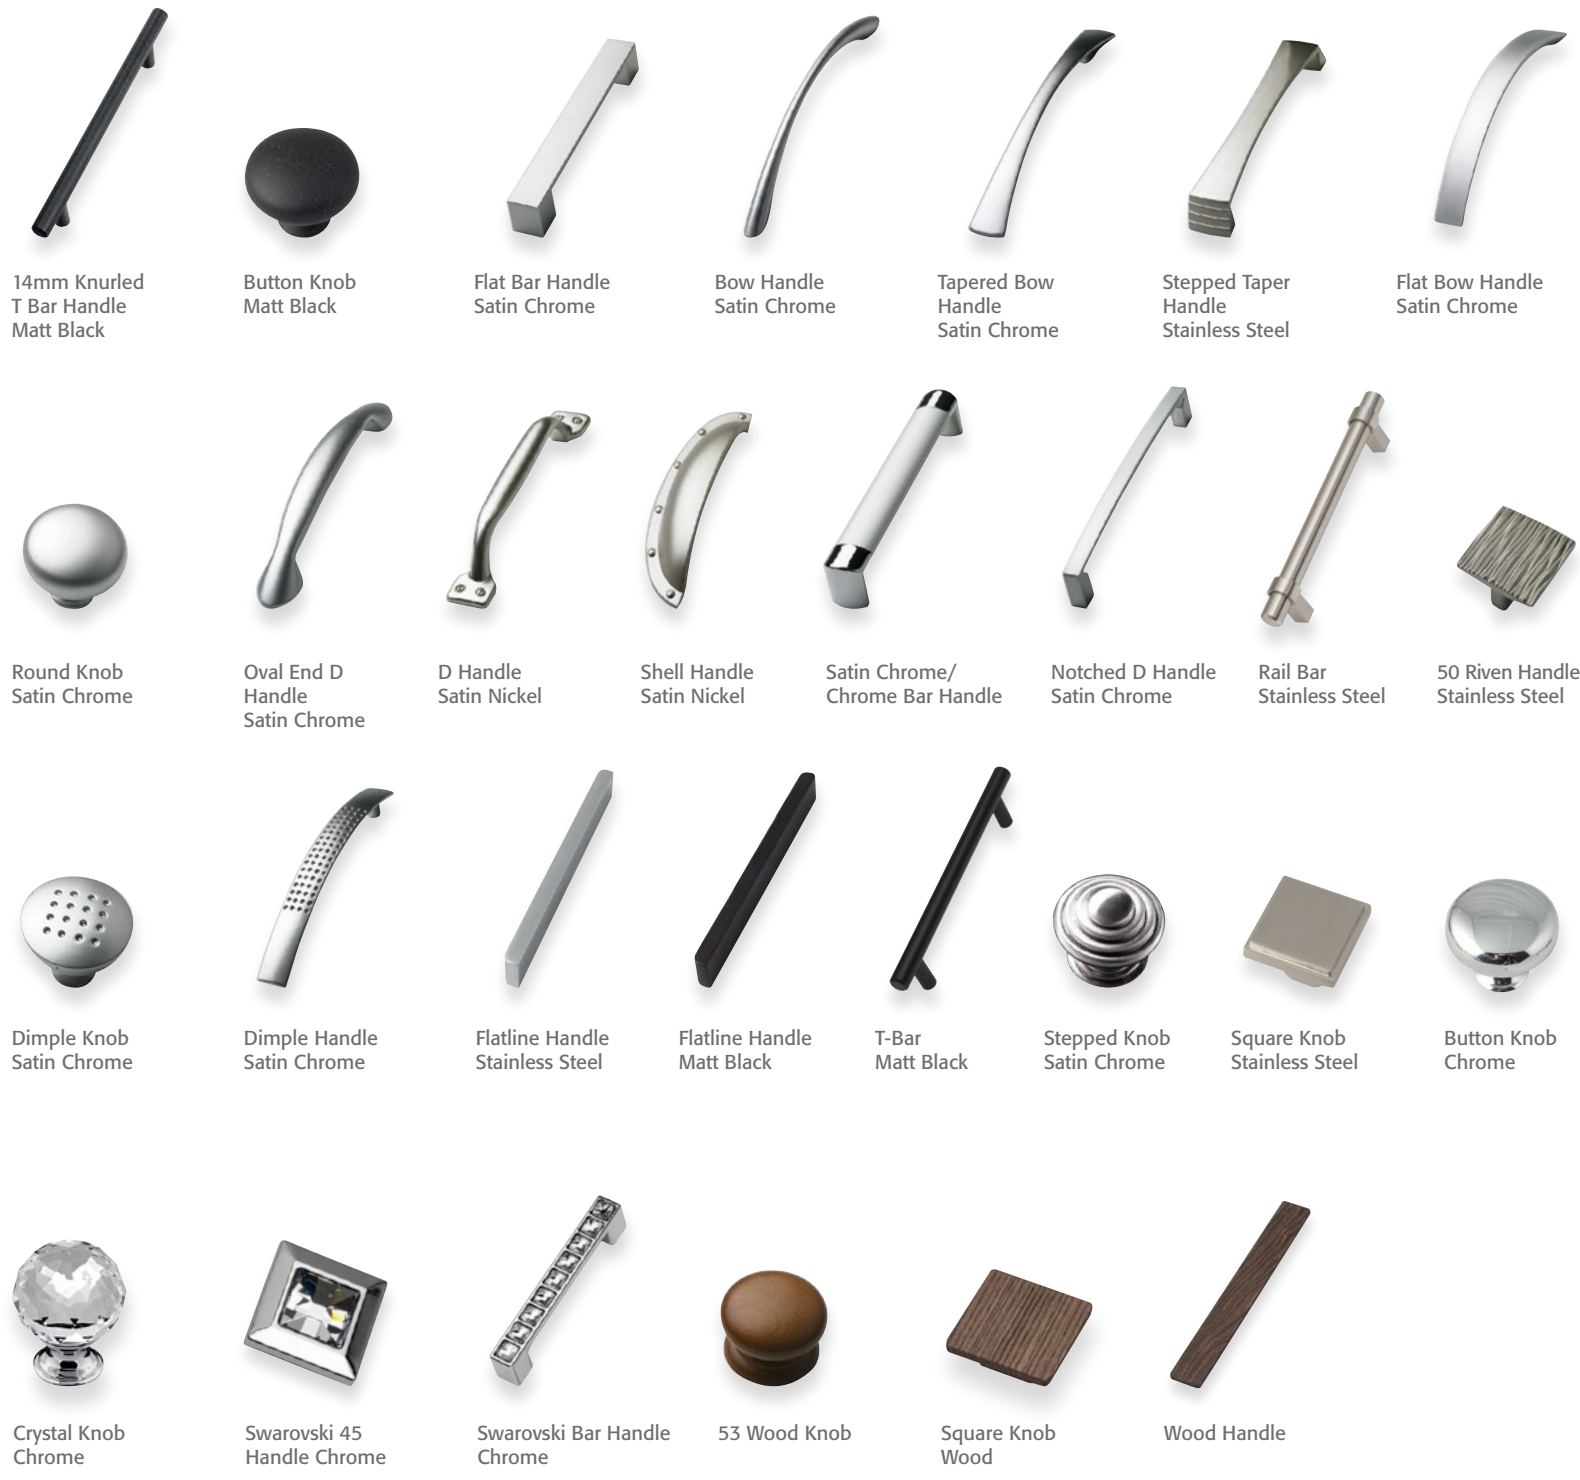

Chunky Bow Handles  
Stainless Steel

Camden  
Bar Handles  
Satin Chrome

Camden  
Bar Handles  
Chrome

Deco Knob  
Chrome

Deco Shell Handle  
Chrome

Deco Bar Handles  
Chrome

HANDLES

HANDLES