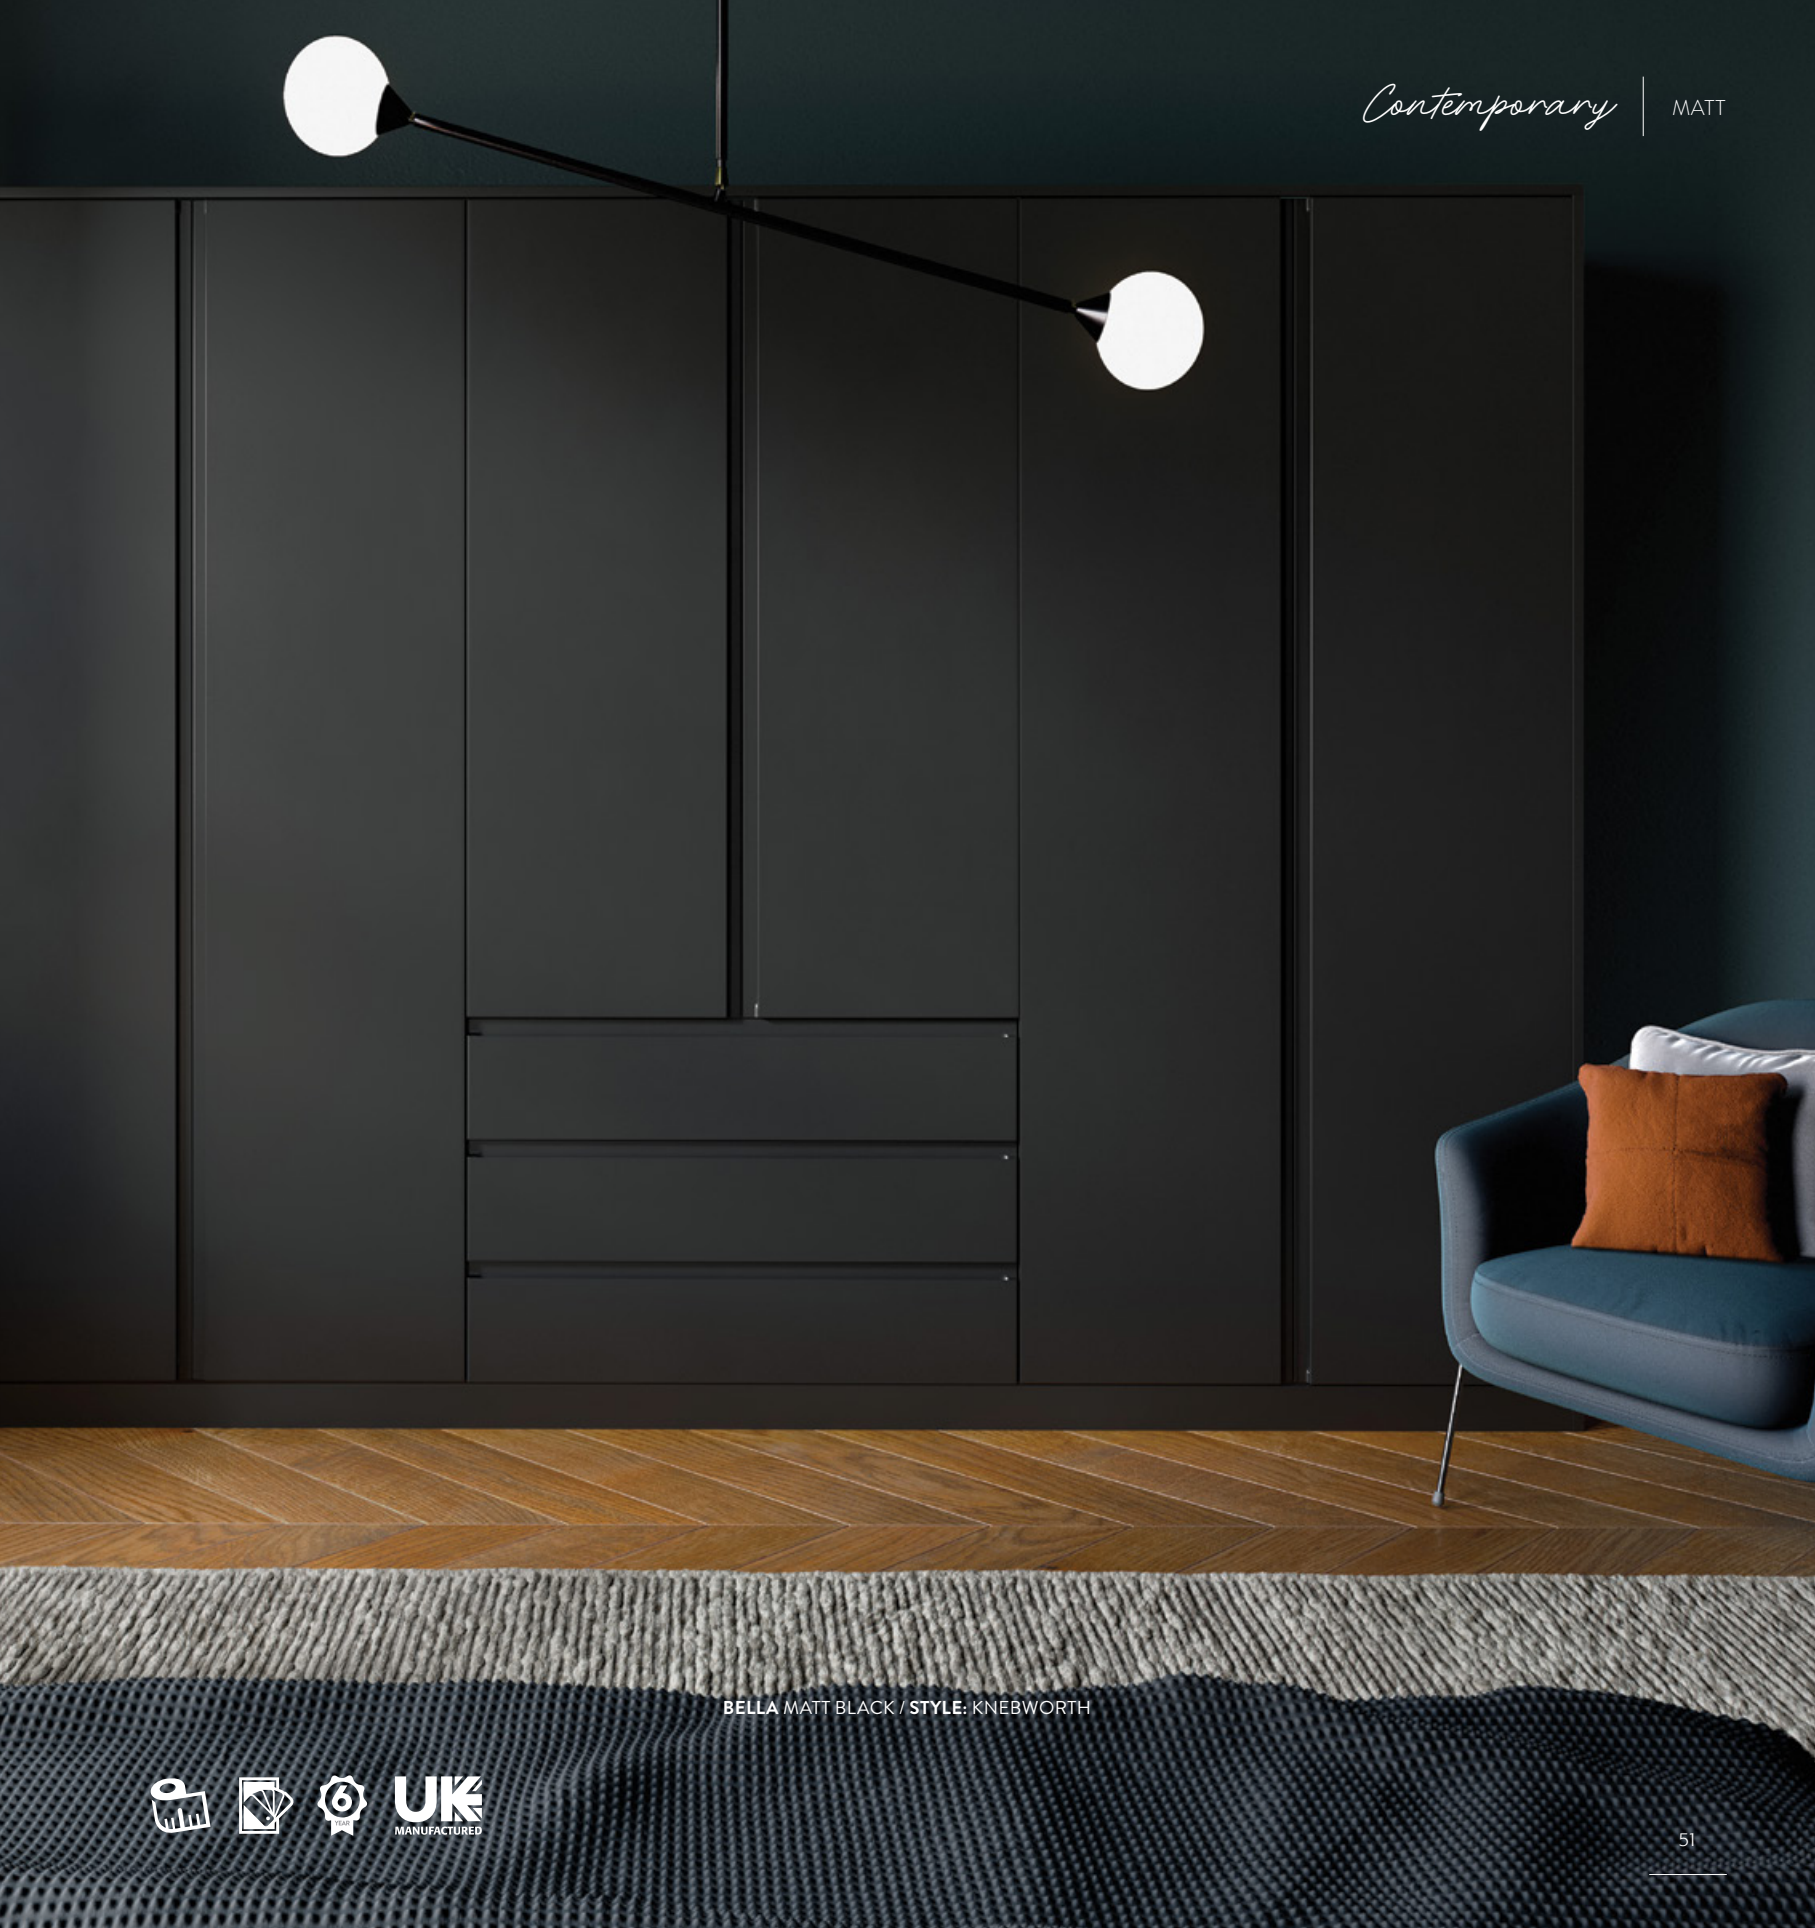

BELLA MATT BLACK / STYLE: KNEBORTH