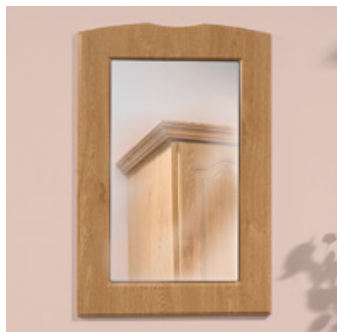

Horizontal Glazed Curved Doors

Horizontal Curved Doors

Curved Doors

Half Glazed Full Height Doors

Glazed Full Height Doors

Mirror Doors

Glazed Drawers\*

\* not available in High Gloss Colours

GENERAL ACCESSORY OPTIONS

18mm Thick Top

25mm Thick Top

Modern Pilaster

Fluted Pilaster

T&G Panel\* (End Panels can also be supplied in T&G)

Plain Plinth (Shown with curved feature end panel)

Profiled Plinth

Bath Panel (Available to suit your chosen door style)

Bath Panel (Available to suit your chosen door style)

\* not available in High Gloss Colours

**MIRROR OPTIONS**

Wall Mirror

Sahara Carved Round Mirror

Sahara Carved 830 Mirror

Dressing Table Mirror

Dressing Mirror

Sahara Carved 1450 Mirror

**HEADBOARD OPTIONS**

Cambridge Style Headboard  
Available in any height & width (Cambridge Door & Panels)

*\* not available in High Gloss Colours*