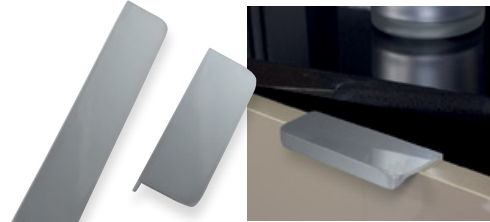

Slim Rail Handles Satin Chrome