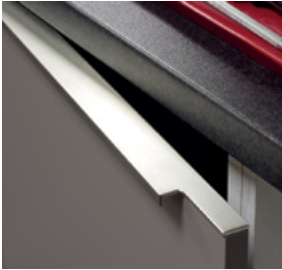

# HANDLES

Angled Boss Handles  
Stainless Steel

Twist Handles  
Chrome

Slim Square D Handles  
Stainless Steel

Slim D Handles  
Chrome

Rustic D Handles  
Iron

Inter Handles  
Stainless Steel

Available in 8 sizes to fit standard doors in Zurfiz, Bella - Venice and Valore Ranges.