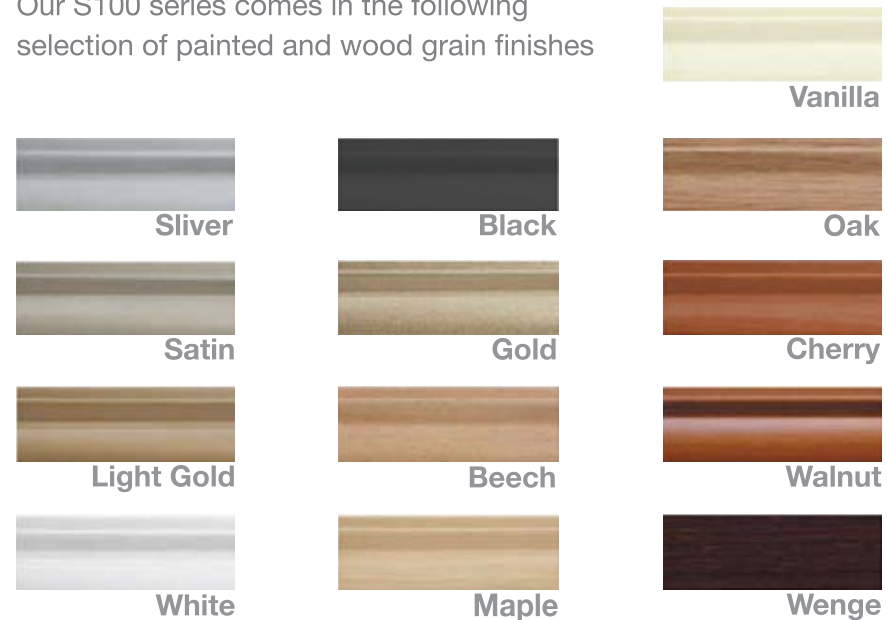

Frame colours

Our S100 series comes in the following selection of painted and wood grain finishes

Our A100 series comes in the following selection of anodized and painted finishes

Mirrors

Clear mirror

Bronze mirror

Frosted mirror

Colours

Pure White

Red

Metallic Grey

Burgundy

Blue Pastel

Aubergine

Green Pastel

Beige

Black

Pink

Dark Blue

Cappuccino

Glass colours and finishes

Although we can accommodate requests for the majority of glass colours and specialist glass products currently on the market, we have selected the following to create our standard range.

White Gloss

Light Oak

Wenge

White Ash

Black

Vanilla Gloss

Oak

Cherry