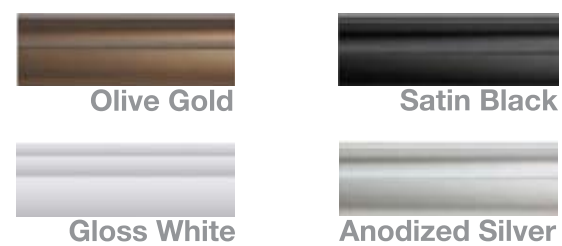

Frame colours

Our S100 series comes in the following selection of painted and wood grain finishes

Our A100 series comes in the following selection of anodized and painted finishes

Mirrors

Clear mirror

Bronze mirror

Frosted mirror

Colours

Pure White

Red

Metallic Grey

Burgundy

Blue Pastel

Aubergine

Green Pastel

Beige

Black

Pink

Dark Blue

Cappuccino

Glass colours and finishes

Although we can accommodate requests for the majority of glass colours and specialist glass products currently on the market, we have selected the following to create our standard range.

White Gloss

Light Oak

Wenge

White Ash

Black

Vanilla Gloss

Oak

Cherry